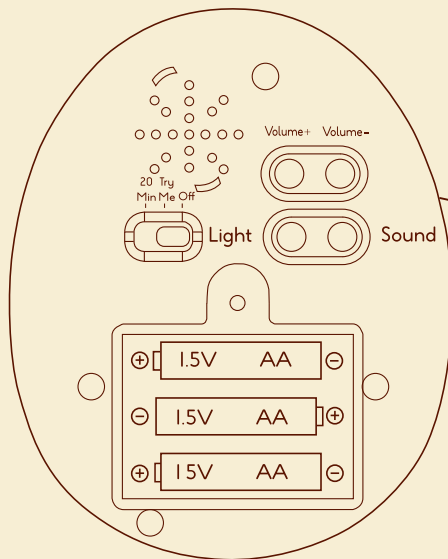

B^{baby}

GLOW ZZZS™

Whalé™

0 MONTHS +

REPLACING BATTERIES

3 AA (1.5V) BATTERIES INCLUDED

- Do not mix old and new batteries.
- Do not mix alkaline, standard (carbon-zinc), or rechargeable batteries.
- Dead batteries? Check out earth911.com to quickly find the recycling center nearest you.

Machine wash cold. Tumble dry low. No bleach. Do not dry clean. Do not iron.
Keep away from fire. Remove the glowing device before wash.

Take a dip, and swim your way
to mytoys.com to discover an ocean of
beautiful toys. If any questions or comments
pop in your head, the B. team is here for you.
Call us (toll free).

1-866-665-5524

© 2018 Maison Battat Inc.
Baby B. and Glow Zzzs and Whalé and
Just B. Just You. B. You are trademarks
of Maison Battat Inc.

Manufactured for
Maison Battat Inc.
8440 Darnley Road,
Montreal, P.Q. H4T 1M4
Designed by Maison Battat Inc.
Consumer Information Line:
1-866-665-5524

BX1457