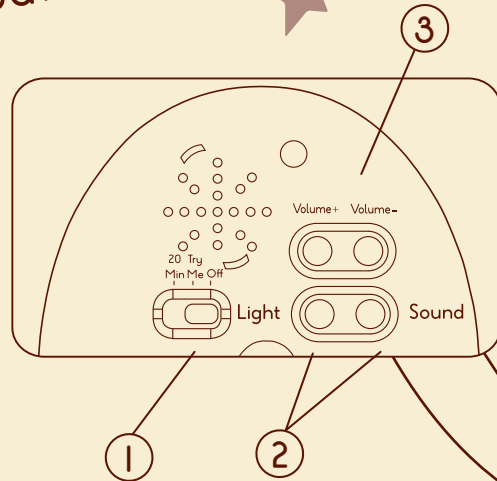

Drift away
to the sounds of the sea

B baby
®

GLOW ZZZZS™

Whalé™

0 MONTHS +

Drift away into the deep blue zzzzs with
a huggable, glowable, soothable pal.

Open the underbelly of the whale

FUNCTIONS

1. Slide switch to 20 min, depending on the time period you prefer.
2. The choice is now yours: a soothing glow or a comforting sound:
SOUND: Press the “Sound” button to wander through 4 calming sounds or to turn the sound off.
LIGHT: Press the “Light” button and see Whalé change between 3 soft-glowing colors. Press again to turn the lights off.

3. Adjust the volume, according to the desired ambiance.
4. This convenient handle allows this whale to float above a crib, or over a play mat.
5. Gently press the whale’s tail to change the sound.

B^{baby}