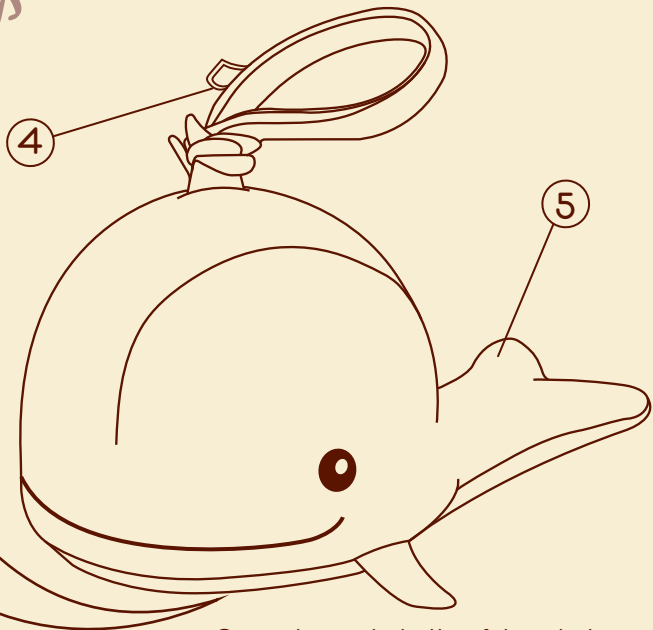

Drift away
to the sounds of the sea

B baby
®

GLOW ZZZZS™

Whalé™

0 MONTHS +

Drift away into the deep blue zzzzs with
a huggable, glowable, soothable pal.

Open the underbelly of the whale

FUNCTIONS

3. Adjust the volume, according to the desired ambiance.
4. This convenient handle allows this whale to float above a crib, or over a play mat.
5. Gently press the whale’s tail to change the sound.

B^{baby}