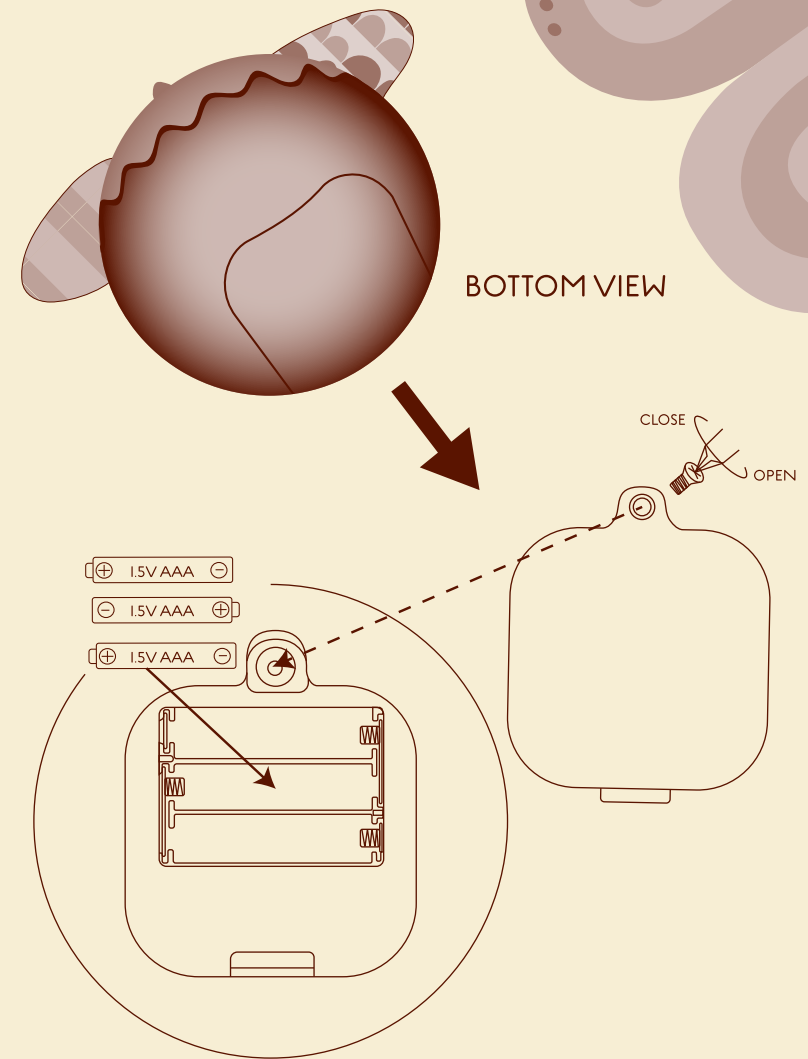

B^{baby}

Owl Be Back.

6 MONTHS +

This swirly-twirly owl is sure to keep lil' crawlers giggling for hours.

Wobbles and bobbles.
But never topples!

REPLACING BATTERIES

3 AAA (1.5V) BATTERIES INCLUDED

- Do not mix old and new batteries.
- Do not mix alkaline, standard (carbon-zinc), or rechargeable batteries.
- Dead batteries? Check out earth911.com to quickly find the recycling center nearest you.

This device complies with Part 15 of the FCC Rules. Operation is subject to the following two conditions: (1) this device may not cause harmful interference, and (2) this device must accept any interference received including interference that may cause undesired operation.