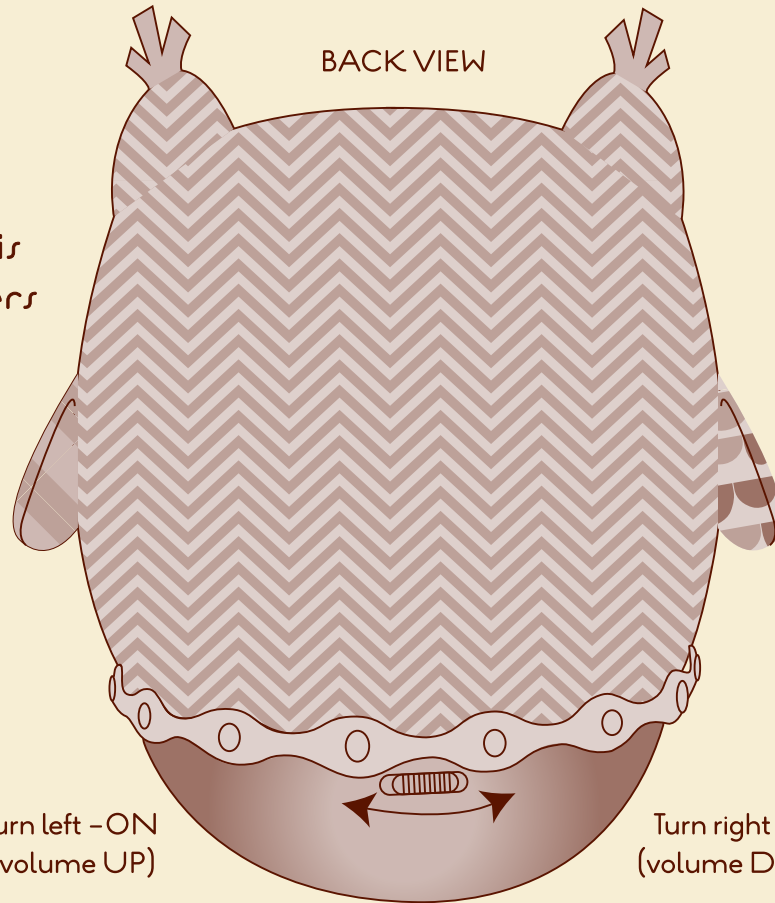

B^{baby}

Owl Be Back.

6 MONTHS +

This swirly-twirly owl is sure to keep lil' crawlers giggling for hours.

Wobbles and bobbles.
But never topples!

REPLACING BATTERIES

3 AAA (1.5V) BATTERIES INCLUDED

- Do not mix old and new batteries.
- Do not mix alkaline, standard (carbon-zinc), or rechargeable batteries.
- Dead batteries? Check out earth911.com to quickly find the recycling center nearest you.