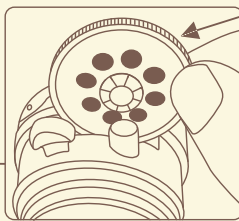

Make sure the raised dial is facing toward you and the smooth surface is facing toward the front of the flashlight.

4 Press here to hop from one planet to the other. Our very own solar system!

5 Press here to release the reel, and slide a different one. Look out for the friendly aliens!

3 Adjust the focus ring until the image is clear. Enjoy the view!

2 Slide switch to ON.