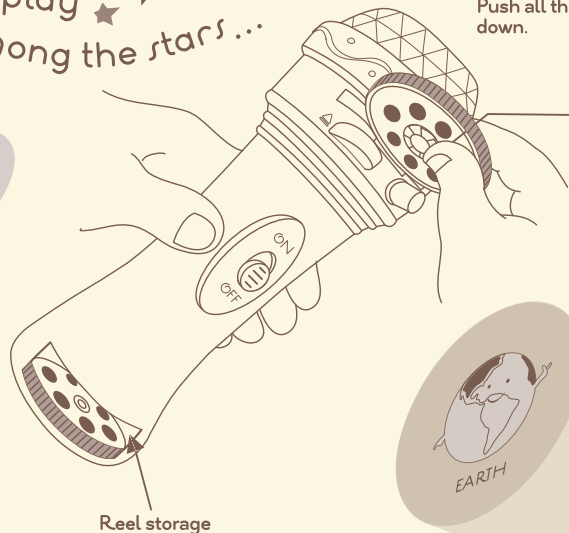

B.

Come and play among the stars ...

Light Me to the Moon™

4 YEARS + UP

One slide away from a fantastic space odyssey...

Reel storage

1 Slide the reel inside the designated slot. Push all the way down.