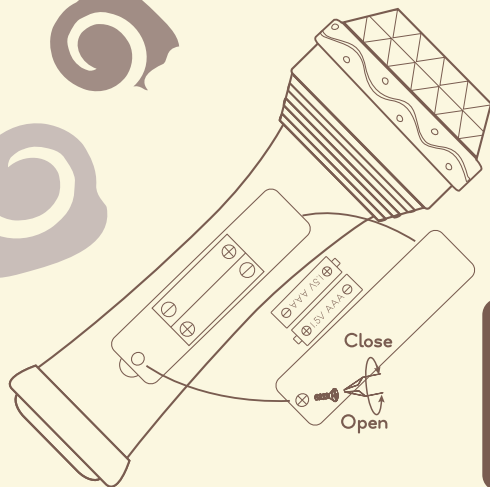

REPLACING BATTERIES

2 AAA (1.5V) BATTERIES INCLUDED

- Do not mix old and new batteries.
- Do not mix alkaline, standard (carbon-zinc), or rechargeable (nickel-cadmium) batteries.
- Dead batteries? Check out earth911.com to quickly find the recycling center nearest you.

Because everyone needs a little break from time to time, this flashlight will turn off automatically after 10 minutes. If you wish to continue exploring the galaxy, simply press on the power switch.

Hop your way to B.

Visit mybtoys.com to discover a universe filled with wonderful toys. If you have any questions or comments, don't leave them in outer space. Call us (toll free). 1-866-665-5524

Manufactured for Maison Battat Inc.
8440 Darnley Road,
Montreal, P.Q. H4T 1M4
Designed by Maison Battat Inc.
Consumer Information Line:
1-866-665-5524

Visit us at
www.mybtoys.com

100% RECYCLED
WOOD-FREE PAPER
PRINTED WITH
SOY-BASED INKS

BX1610
BX1611