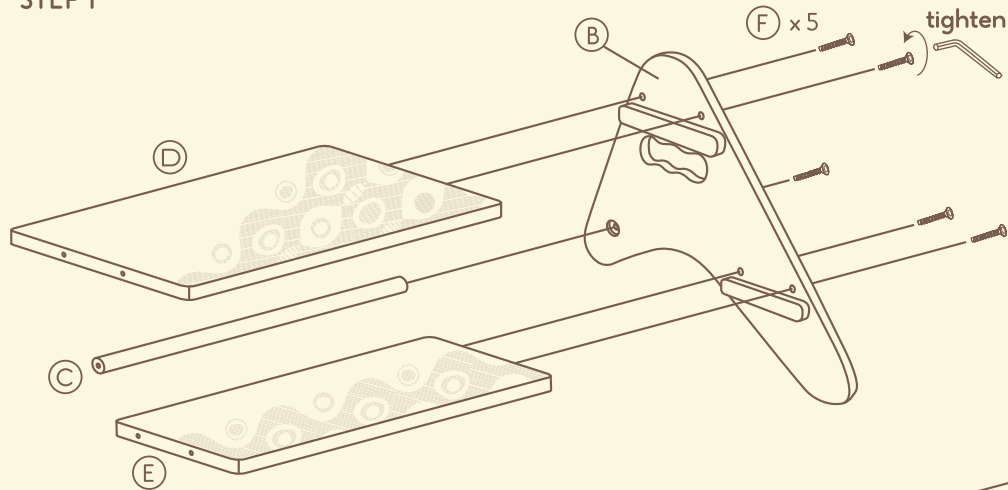

B.

spaces

peek-a-boost™

2 YEARS +

Sneak a peek or extend your reeeeach.

LIST OF PIECES

An extra little boost to reach new heights.

STEP 1

STEP 2

Pssst! A few words of advice:

- Maximum load of 154 lbs (70 kg).
- Intended for indoor use only.
- Have a grown-up take care of assembly and watch out for the sharp end of the screws!

WARNING:

Grown-ups: keep screws, small parts and plastic bags away from children while you're in building mode.

Take a wee peek into the world of B.

at mybtoys.com. Got some questions or comments rising up? Call us (toll-free) at 1-866-665-5524

© 2018 Maison Battat Inc.
B. spaces and peek-a-boost and Just B. Just You. B. You are trademarks of Maison Battat Inc.

Manufactured for
Maison Battat Inc.
8440 Darnley Road,
Montreal, P.Q. H4T 1M4
Designed by
Maison Battat Inc.
Consumer Information Line:
1-866-665-5524

Visit us at
www.mybtoys.com

BX1629