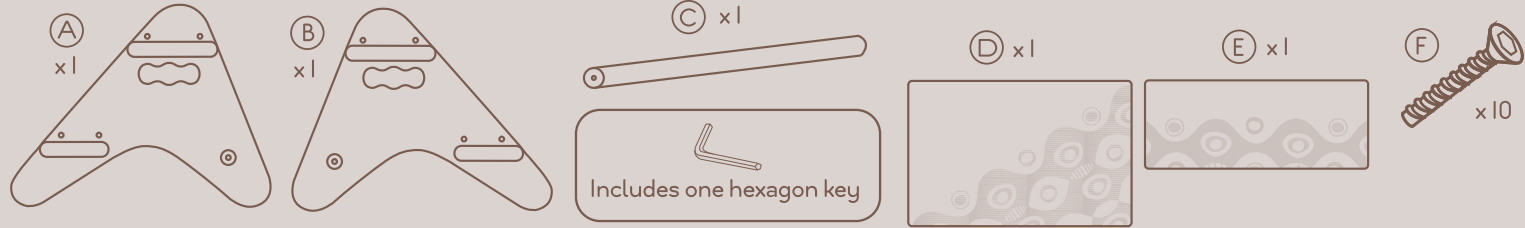

B.

spaces

peek-a-boost™

2 YEARS +

Sneak a peek or extend your reeeeach.

LIST OF PIECES

An extra little boost to reach new heights.