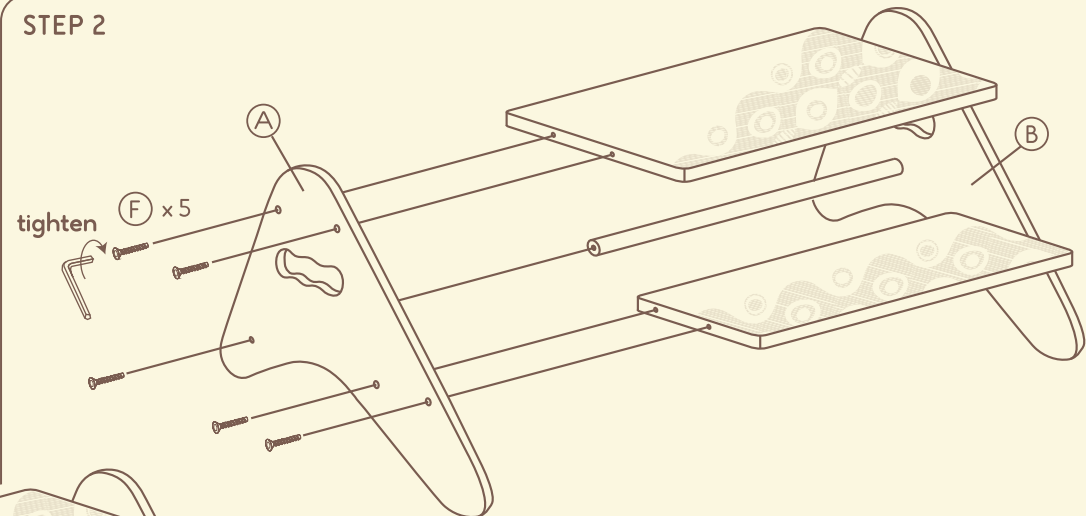

STEP 2

Pssst! A few words of advice:

- Maximum load of 154 lbs (70 kg).
- Intended for indoor use only.
- Have a grown-up take care of assembly and watch out for the sharp end of the screws!

WARNING:

Grown-ups: keep screws, small parts and plastic bags away from children while you're in building mode.

Take a wee peek into the world of B.

at mybtoys.com. Got some questions or comments rising up? Call us (toll-free) at 1-866-665-5524

© 2018 Maison Battat Inc.
B. spaces and peek-a-boost and Just B. Just You. B. You are trademarks of Maison Battat Inc.

Manufactured for
Maison Battat Inc.
8440 Darnley Road,
Montreal, P.Q. H4T 1M4
Designed by
Maison Battat Inc.
Consumer Information Line:
1-866-665-5524

Visit us at
www.mybtoys.com

BX1629