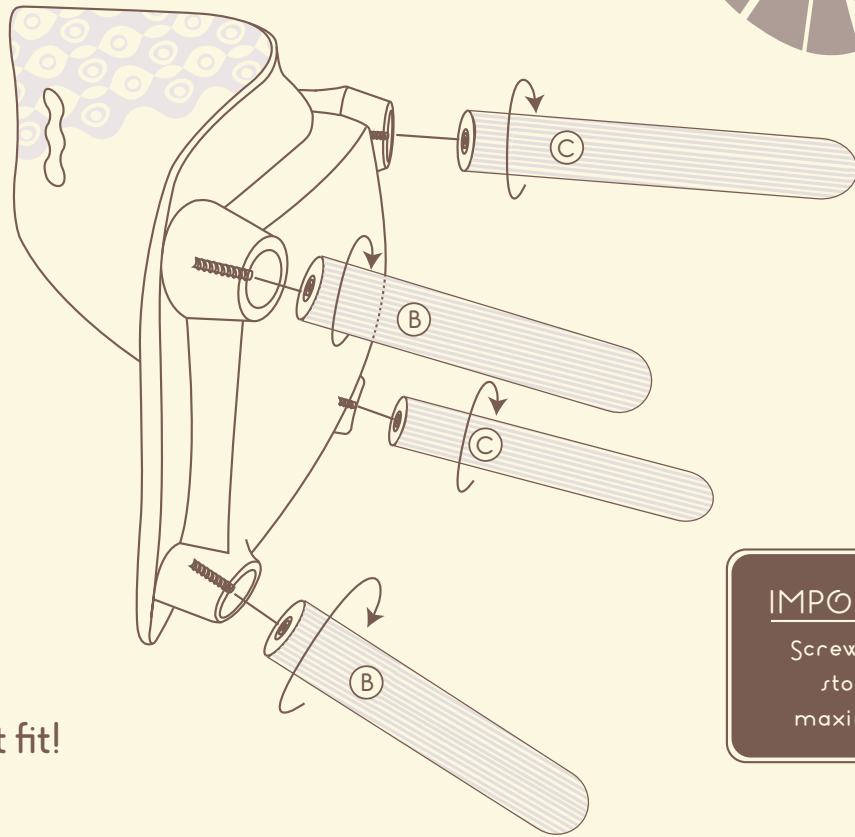

B.

spaces™

kid century
modern chair set™

3 YEARS +

Two spots to sit—the perfect fit!

IMPORTANT INFO:

Screw legs until they
stop turning for
maximum stability.