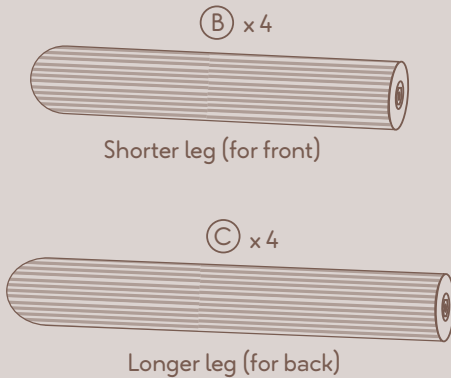

LIST OF PIECES

Shorter leg (for front)

Longer leg (for back)

Jazz up any place with more
B. spaces™ furniture

at mybtoys.com. Questions or comments?
Pull up a chair and call us (toll-free) at
1-866-665-5524

Pssst! A few words of advice:

- The kid century modern chair set™ can support a maximum load of 154 lbs (about six or seven watermelons).
- Intended for indoor use only.
- Please don't climb, stand or jump on the chair.
- Have a grown-up take care of assembly and make sure the installation is complete before use.

WARNING:

Grown-ups: keep screws, small parts and plastic bags away from children while you're in building mode.

© 2018 Maison Battat Inc.
B. spaces and kid century
modern chair set and
Just B. Just You. B. You
are trademarks of
Maison Battat Inc.

Manufactured for
Maison Battat Inc.
8440 Darnley Road,
Montreal, P.Q. H4T 1M4
Designed by
Maison Battat Inc.
Consumer Information Line:
1-866-665-5524

Visit us at www.mybtoys.com BX1634
BX1662